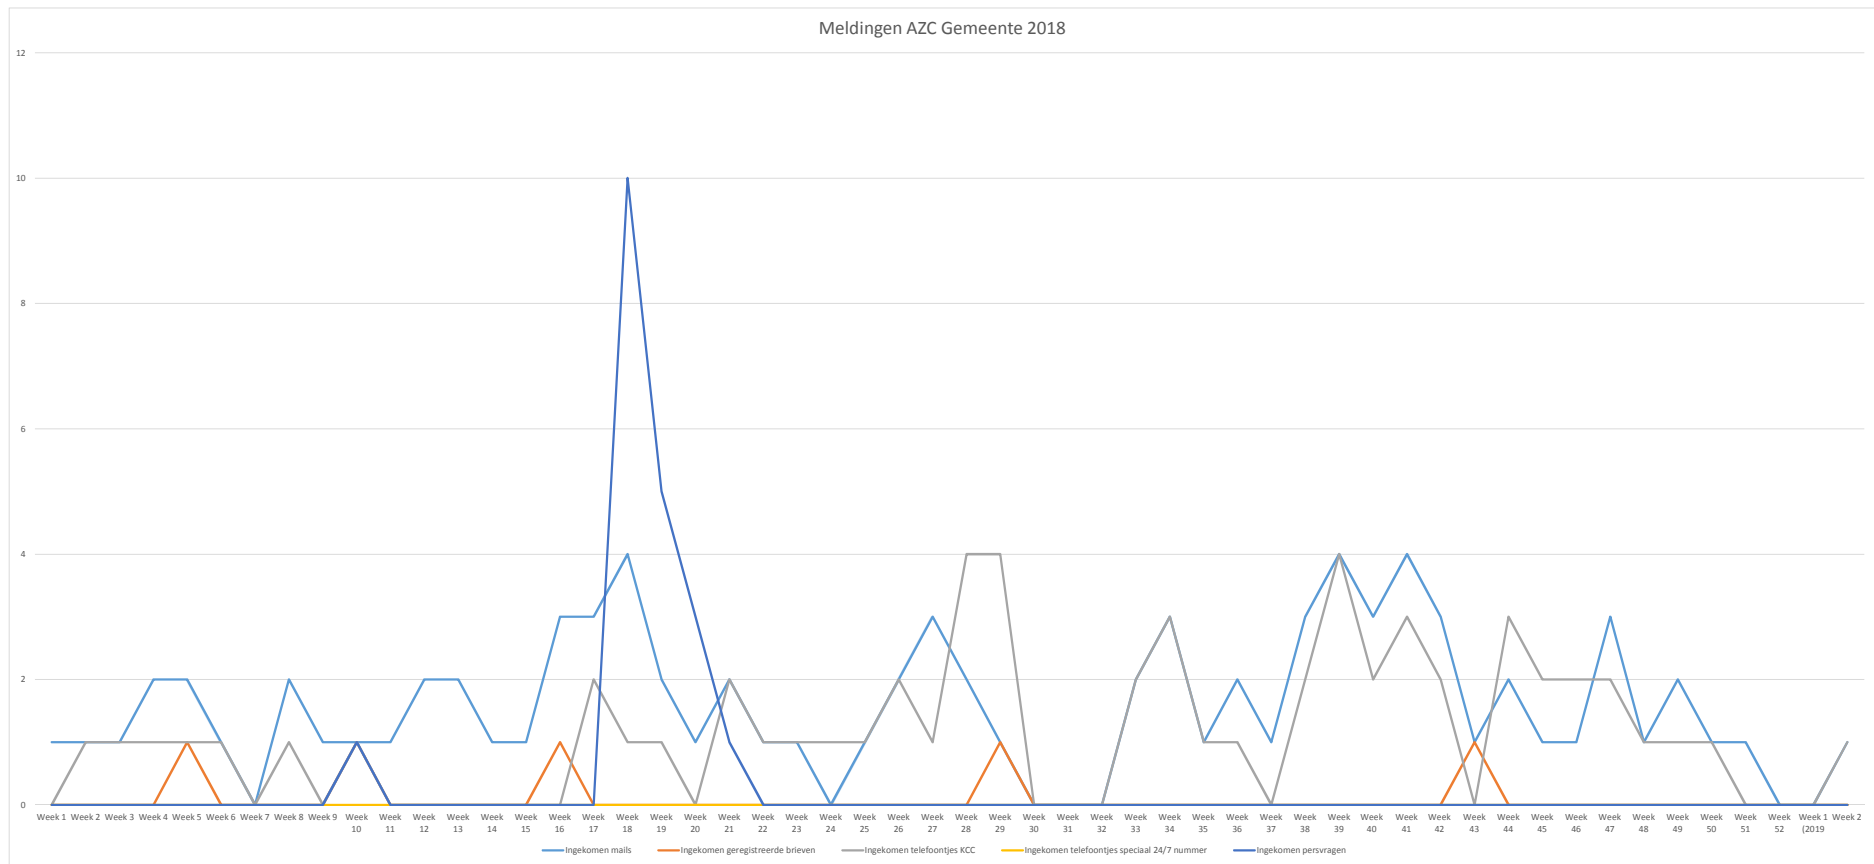

Onderwerp	Week 1	Week 2	Week 3	Week 4	Week 5	Week 6	Totaal	Week 7	Week 8	Week 9	Week 10	Week 11	Week 12	Week 13	Week 14	Week 15	Week 16	Week 17	Totaal	Week 18	Week 19	Week 20	Week 21	Week 22	Week 23	Week 24	Week 25	Week 26	Week 27	Week 28
Ingekomen mails	1	1	1	2	2	1	524	0	2	1	1	1	2	2	1	1	3	3	541	4	2	1	2	1	1	0	1	2	3	2
Ingekomen geregistreerde brieven	0	0	0	0	1	0	107	0	0	0	1	0	0	0	0	0	1	0	109	0	0	0	0	0	0	0	0	0	0	0
Ingekomen telefoontjes KCC	0	1	1	1	1	1	278	0	1	0	1	0	0	0	0	0	0	2	282	1	1	0	2	1	1	1	1	2	1	4
Ingekomen telefoontjes speciaal 24/7 nummer	0	0	0	0	0	0	39	0	0	0	0	0	0	0	0	0	0	0	39	0	0	0	0	0	0	0	0	0	0	0
Ingekomen persvragen	0	0	0	0	0	0	401	0	0	0	1	0	0	0	0	0	0	0	402	10	5	3	1	0	0	0	0	0	0	0
Totaal	1	2	2	3	3	2	1.366	0	3	1	4	1	2	2	1	1	4	5	1.373	5	8	1	4	2	2	0	2	4	4	6

Onderwerp	Week 28	Totaal	Week 29	Week 30	Week 31	Week 32	Week 33	Week 34	Week 35	Week 36	Week 37	Week 38	Week 39	Week 40	Totaal	Week 41	Week 42	Week 43	Week 44	Totaal	Week 45	Week 46	Totaal	Week 47	Week 48	Week 49	Week 50	Week 51	Week 52	Week 1 (2019)
Ingekomen mails	2	560	1	0	0	0	2	3	1	2	1	3	4	3	580	4	3	1	2	5890	1	1	592	3	1	2	1	1	0	0
Ingekomen geregistreerde brieven	0	109	1	0	0	0	0	0	0	0	0	0	0	0	110	0	0	1	0	111	0	0	111	0	0	0	0	0	0	0
Ingekomen telefoontjes KCC	4	296	4	0	0	0	2	3	1	1	1	2	4	2	315	3	2	0	3	323	2	2	327	2	1	1	1	0	0	0
Ingekomen telefoontjes speciaal 24/7 nummer	0	39	0	0	0	0	0	0	0	0	0	0	0	0	39	0	0	0	0	39	0	0	39	0	0	0	0	0	0	0
Ingekomen persvragen	0	421	0	0	0	0	0	0	0	0	0	0	0	0	421	0	0	0	0	421	0	0	421	0	0	0	0	0	0	0
Totaal	6	1.425	6	0	0	0	4	6	2	3	1	5	8	5	1465	7	5	2	5	1484	3	3	1490	5	2	3	2	1	0	0