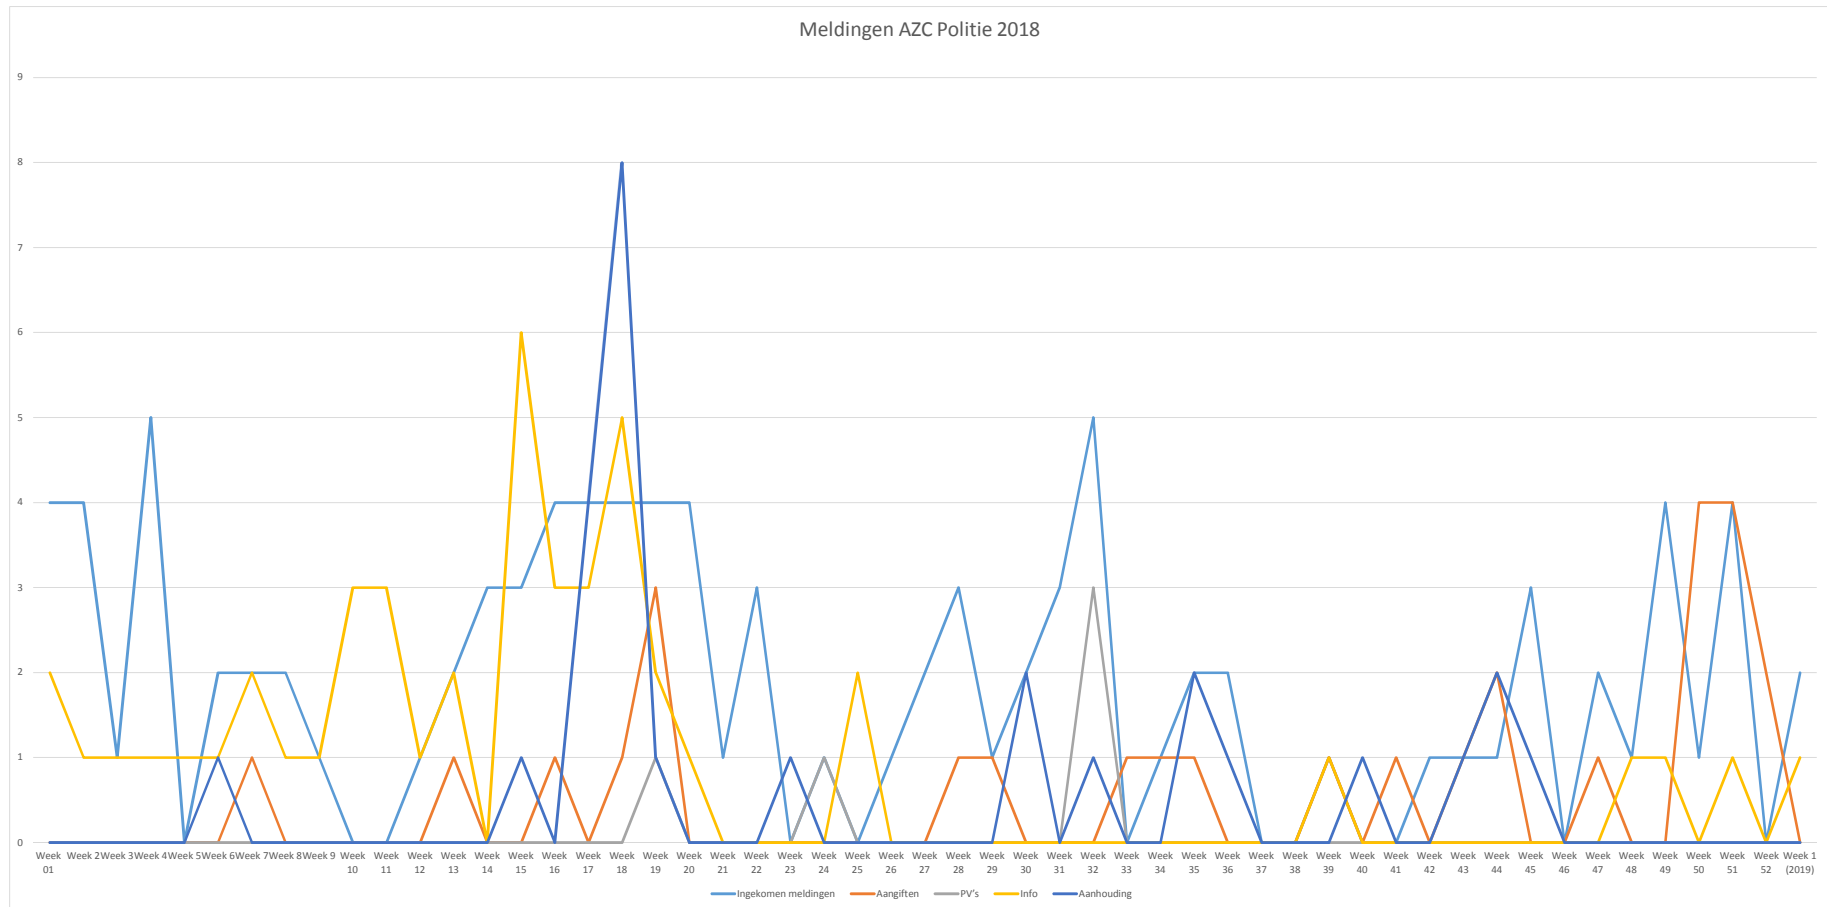

Onderwerp	Week 01	Week 2	Week 3	Week 4	Week 5	Week 6	Week 7	Week 8	Totaal	Week 9	Week 10	Week 11	Week 12	Week 13	Week 14	Week 15	Week 16	Week 17	Week 18	Week 19	Week 20	Totaal	Week 21	Week 22	Week 23	Week 24	Week 25	Week 26	Week 27
Ingekomen meldingen	4	4	1	5	0	2	2	2	323	1	0	0	1	2	3	3	4	4	4	4	4	352	1	3	0	1	0	1	2
Aangiften	0	0	0	0	0	0	1	0	25	0	0	0	0	1	0	0	1	0	1	3	0	231	0	0	0	0	0	0	0
PV's	0	0	0	0	0	0	0	0	6	0	0	0	0	0	0	0	0	0	0	0	1	7	0	0	0	1	0	0	0
Info	2	1	1	1	1	1	2	1	98	1	3	3	1	2	0	6	3	3	5	2	1	131	0	0	0	0	2	0	0
Aanhouding	0	0	0	0	0	1	0	0	69	0	0	0	0	0	0	1	0	4	8	1	0	83	0	0	1	0	0	0	0
Totaal	6	5	2	6	1	4	5	3	535	2	3	3	2	5	3	10	8	11	18	11	5	804	1	3	1	2	2	1	2

Onderwerp	Week 28	Week 29	Week 30	Week 31	Week 32	Totaal	Week 33	Week 34	Week 35	Week 36	Week 37	Week 38	Week 39	Week 40	Week 41	Week 42	Week 43	Week 44	Totaal	Week 45	Week 46	Totaal	Week 47	Week 48	Week 49	Week 50	Week 51	Week 52	Week 1 (2019)	
Ingekomen meldingen	3	1	2	3	5	364	0	1	2	2	0	0	1	0	0	1	1	1	373	3	0	3736	2	1	4	1	4	4	0	2
Aangiften	1	1	0	0	0	233	1	1	1	1	0	0	1	0	1	0	1	2	241	0	0	241	1	0	0	4	4	4	2	0
PV's	0	0	0	0	3	7	0	0	0	0	0	0	0	0	0	0	0	0	7	0	0	7	0	0	0	0	0	0	0	0
Info	0	0	0	0	0	133	0	0	0	0	0	0	1	0	0	0	0	0	134	0	0	134	0	1	1	0	1	0	1	
Aanhouding	0	0	2	0	1	86	0	0	2	1	0	0	0	1	0	0	1	2	93	1	0	94	0	0	0	0	0	0	0	
Totaal	4	2	4	3	9	823	1	2	5	3	0	0	3	1	1	1	3	5	848	4	0	852	3	2	5	5	9	2	3	

Week 28	Week 29	Week 30	Week 31	Week 32	Totaal	Week 33	Week 34	Week 35	Week 36	Week 37	Week 38	Week 39	Week 40	Week 41	Week 42	Week 43	Week 44	Totaal	Week 45	Week 46	Totaal	Week 47	Week 48	Week 49	Week 50	Week 51	Week 52	Week 1 (2019)
3	1	2	3	5	364	0	1	2	2	0	0	1	0	0	1	1	1	373	3	0	3736	2	1	4	1	4	0	2
1	1	0	0	0	233	1	1	1	0	0	0	1	0	1	0	1	2	241	0	0	241	1	0	0	4	4	2	0
0	0	0	0	3	7	0	0	0	0	0	0	0	0	0	0	0	0	7	0	0	7	0	0	0	0	0	0	0
0	0	0	0	0	133	0	0	0	0	0	0	1	0	0	0	0	0	134	0	0	134	0	1	1	0	1	0	1
0	0	2	0	1	86	0	0	2	1	0	0	0	1	0	0	1	2	93	1	0	94	0	0	0	0	0	0	0
4	2	4	3	9	823	1	2	5	3	0	0	3	1	1	1	3	5	848	4	0	852	3	2	5	5	9	2	3